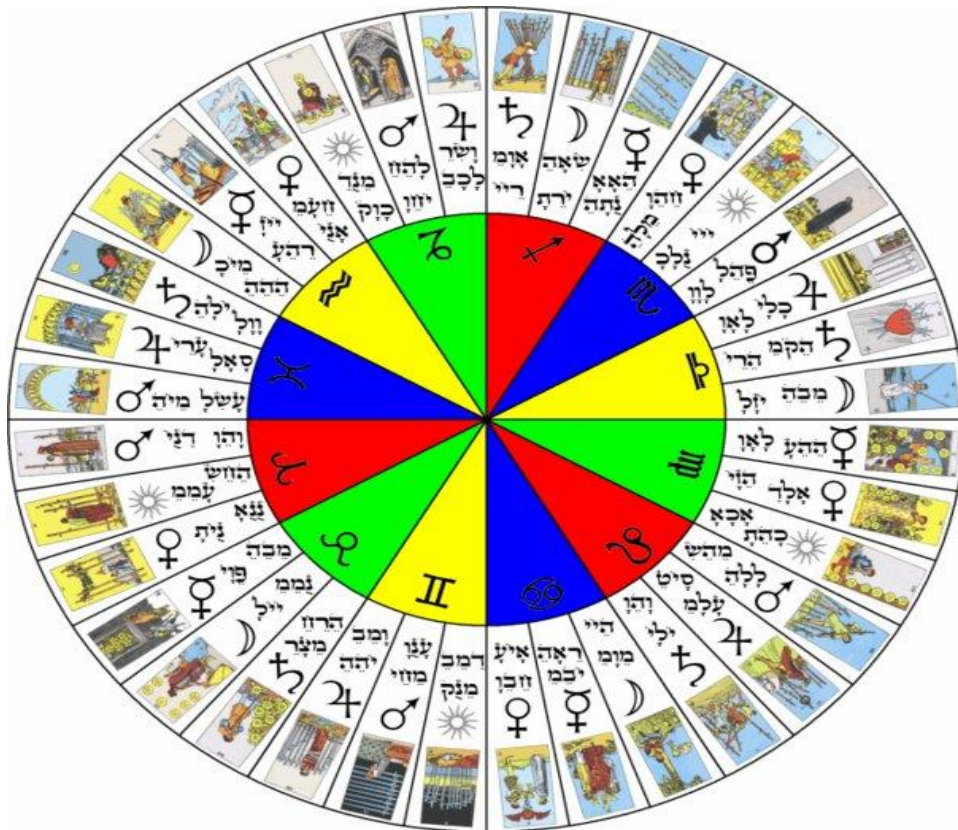

# "Exploring your Life Mandala"

Using the symbol systems of

# Astrology & Tarot

## WINTER SEASON

**(4). Transit Sun enters CAPRICORN – 21<sup>st</sup> . December**

**Tarot Key 15: THE DEVIL (Capricorn) & Key 21: THE UNIVERSE or WORLD (Saturn)**

**(5). Transit Sun enters AQUARIUS – 20<sup>th</sup>. January**